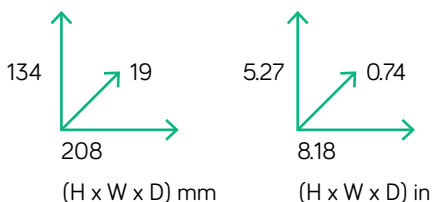

REFERENCES

	IPERVOICE	IPERCOM
1717/31 1717/41 1717/32	● ●	● ●

MAX IP 7" MONITOR (1717/31) AND MAX LITE IP 7" MONITOR (1717/41)
Video doorphone and home automation controller on IP technology

- > White trim
- > Screen resolution: 1024x600 pixel
- > Complete video door phone functions with the chance to perform video calls between apartments; text messages between users; integrated video door phone answering machine with possibility to save 10" videos for each call
- > Input for panic alarm and floor call, output for repeat call; MUTE function with timing, audio memo function to record messages for other persons of the apartment
- > CCTV control function on IP cameras; micro SD slot for photo frames to load mp3 music; customisable ring tones and compatibility with mp3 music files

MAX IP TERMINAL. 7" TFT.

- > Colour touch monitor for USA
- > White colour

ADDITIONAL FUNCTIONS

	MAX 1717/31	MAX LITE 1717/41
Integrated camera	●	-
Video intercom call	●	-
Wi-Fi and 2° LAN	●	-
Smart home control	●	-
iUvs Plus and My1067+ preloaded App	●	-
Integrated Yokis management (8 radio channels and 4 scenarios)	●	-
Integrated key reader	●	-
Yokis YnO App	●	-
iUVS plus App	●	-

ACCESSORIES

1717/61	FLUSH MOUNTING KIT FOR MAX 7" IP. To be used for Sch. 1717/31 and Sch. 1717/41
1717/52	TRANSPARENT PLEXIGLASS TABLE TOP STAND FOR MAX

FEATURES

- > 7" 16:9 touch-screen display
- > Suitable for surface wall mount or flush-mounted
- > User-friendly interface through icons on TFT display
- > CCTV control function on IP cameras
- > Dimensions: 208x134x19 mm - 8.18x5.27x0.74 in (5 mm - 0.19 in thickness in the flush-mounted version)

Opportunity to integrate Yokis modules. Yokis is a comprehensive range of digital micro-modules for electric system automation.