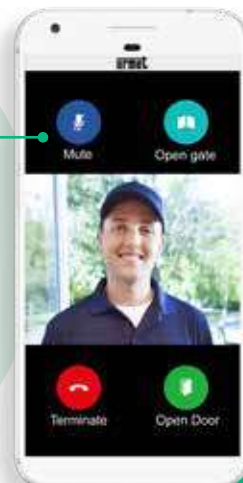

# max Monitor

**Max** is the new latest generation 7" IP touch screen by Urmet. The thin and state-of-the-art display can be wall or flush mounted. The screen leverages **Sensitive Touch** technology to integrate innovative functions such as building automation control, appliance and video

surveillance system management, proximity key scanning for facilitated access, audio and video call and messaging management directly from a smartphone through the Urmet **CallMe**.

Manage and customize your own Smart Home system via smartphone and tablets using the Yno App.

APP iUVS plus

Manage the video surveillance of your home via smartphone or tablet using the iUVS Plus App.

Max can forward video doorphone calls to smartphones and tablets through the CallMe App.

COMPATIBLE WITH